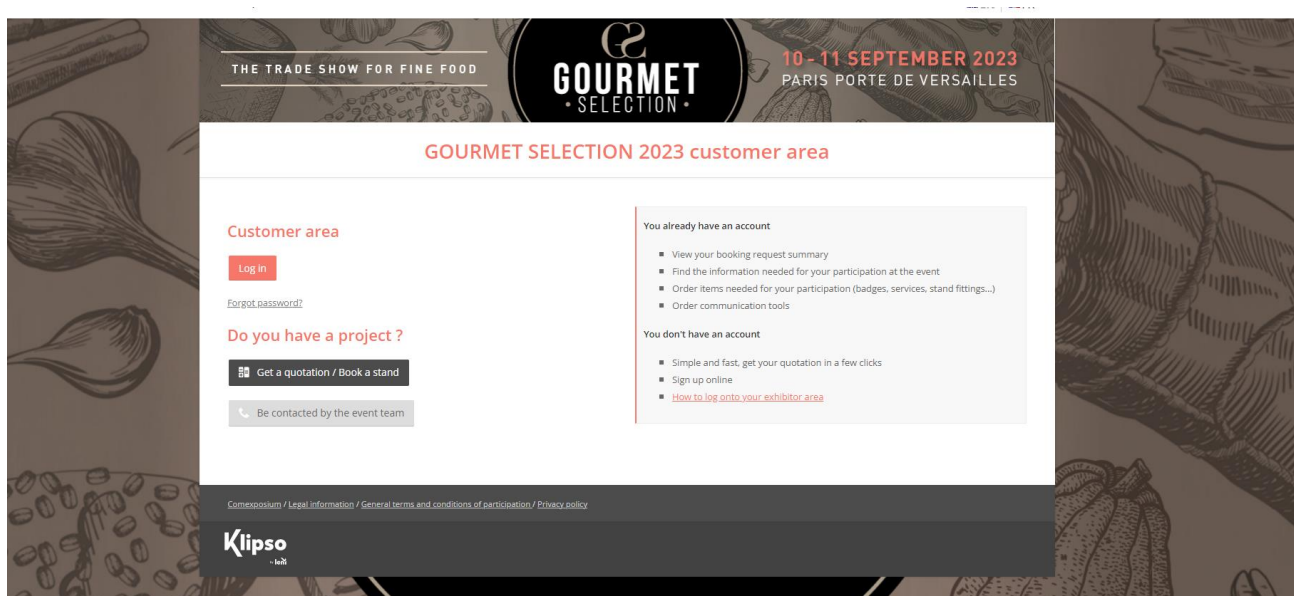

## HOW TO LOG ONTO YOUR EXHIBITOR AREA ?

Please use **GOOGLE CHROME** preferably

<https://event.salon-gourmet-selection.com/2023/en/>

1 Please click on the « Log in » pink button

1 Please click on "Login".